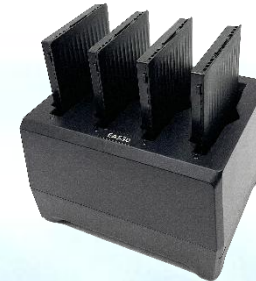

Multi-slot Cradle

Compatible
w/ EA660

5-Slot Terminal Charging Cradle
PN# 5000-900132G
5-Slot Terminal Ethernet Cradle
PN# 5000-900134G

**4-Terminal+ 4-battery
Charging Cradle**
PN# 5000-900154G

4-slot Battery Charger
PN# 5100-900042G

**Power Supply for
multi-slot Cradle
(12V/5A)**
PN#1010-900068G

Optional

3-Pin Power Cord (UK)
PN#1550-602689G

Power Cord(EU)
PN#1550-602333G

Power Cord(US)
PN#1010-601551G

EA530 Rugged Smartphone

Accessories List - 5 Gun Grip