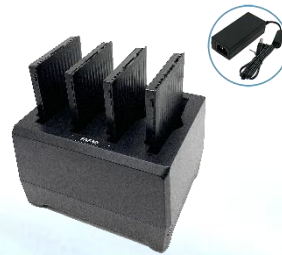

EA530 Rugged Smartphone

Accessories Brochure

Updated in
2026/4

Accessories Overview

EA530 Rugged Smartphone

Hand Strap

USB 3.0 Type-C Cable

Adapter(US/EU/UK) for Terminal & 1-slot cradle

Boot Case

Glass Screen Protector

Gun Grip

1-slot Charging Cradle

1-slot USB Cradle

1-slot Ethernet Cradle

5-slot Terminal Charging Cradle Ethernet Cradle

4-Terminal+ 4-battery Charging Cradle

4-slot Battery Charger

Docking station

Vehicle Cradle

Power Supply

Battery

Coiled Strap

Stylus

EA530 Rugged Smartphone

**Bracket arm for
hand strap
(1x arm, 2x screws)**
PN#5400-900051G

EA530 Rugged Smartphone

Compatible
w/ EA660

★ Detachable part is in the cradle.
Please remove it for EA660/EA530
with a boot case or gun grip